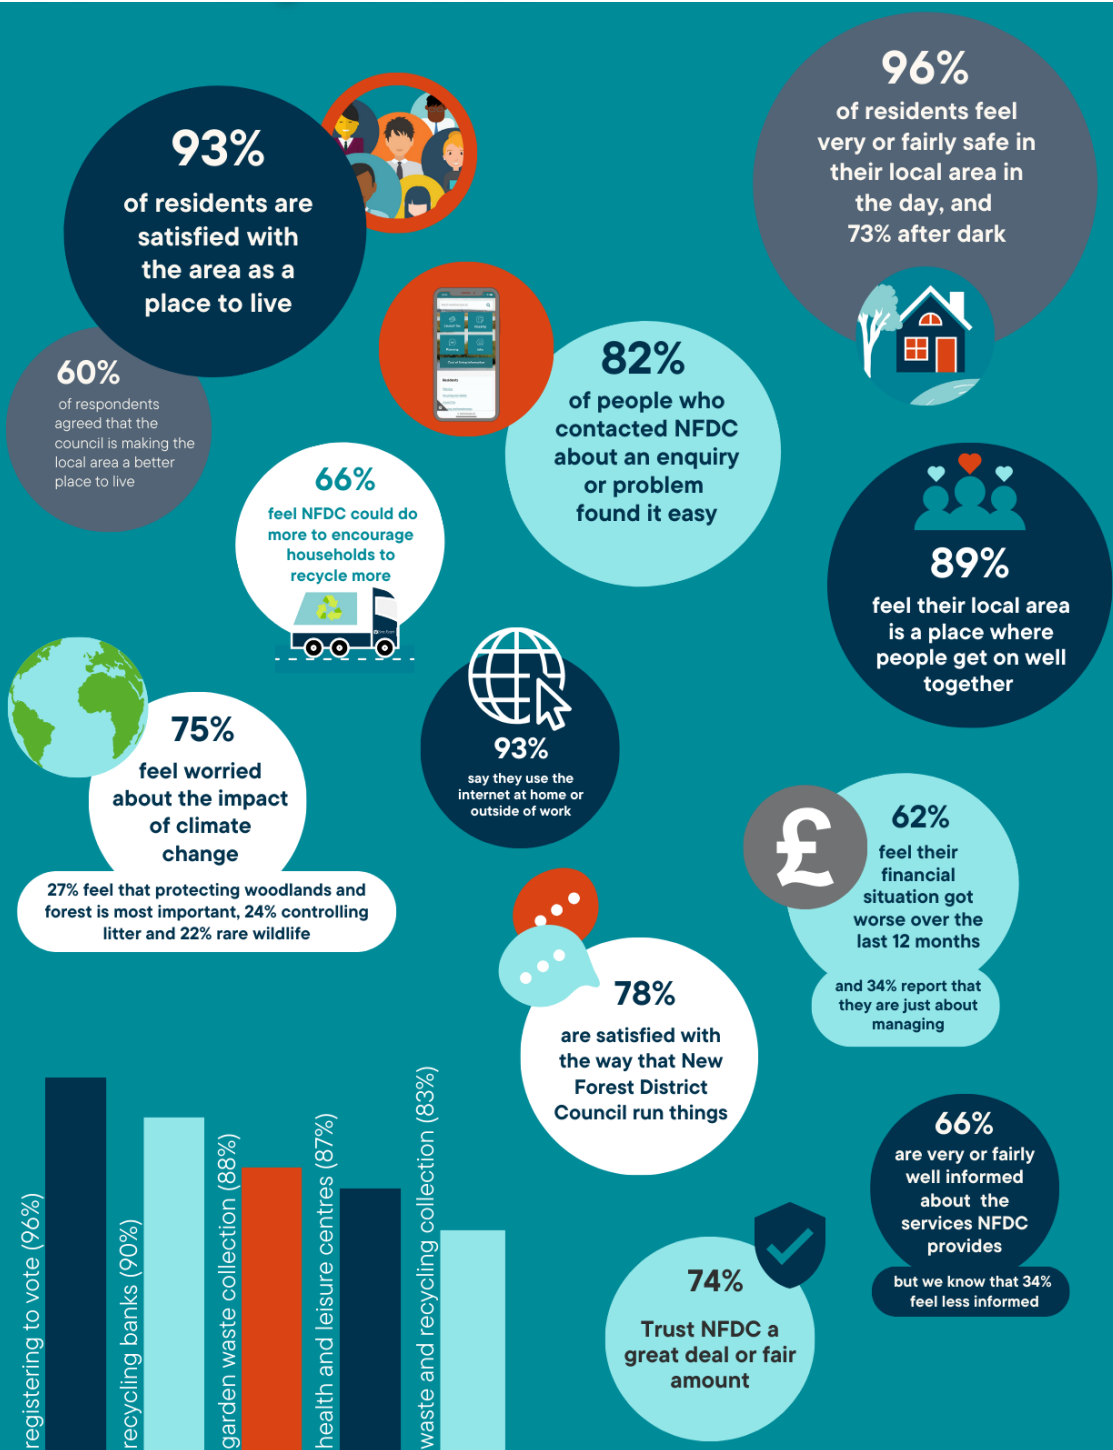

2022 Resident Insight results

Most used services with the highest satisfaction scores

These are summary results only. Further data will be available at newforest.gov.uk